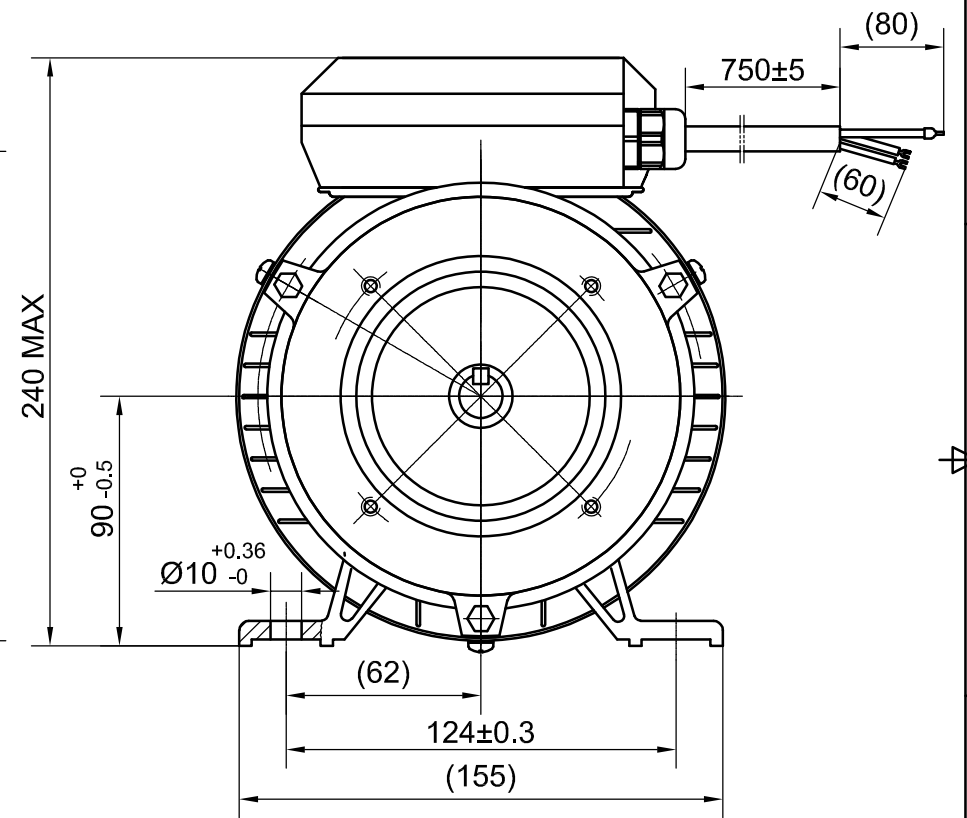

RevNo	Revision note	Date	Signature	Checked
-	-	-/-	-	-

PART No.	kW	L
T7025A	1.65	<320
T7025B	2.2	<345

MATERIAL		SCALE NTS		A4
SIZE	-	CHECKED	-	
DRAWN A.KOYA		TOLERANCES:		
ISSUED BY		LINEAR: +/-		
FINISH		mm		
PART NO SEE TABLE		ANGULAR: +/-		

TECHTOP AUSTRALIA
www.techtop.com.au
Ph: (03) 9753 2222

TITLE **COMPRESSOR DUTY MOTOR**
240V, 50Hz, 2 POLE

DRG NO T7025-1

REV A