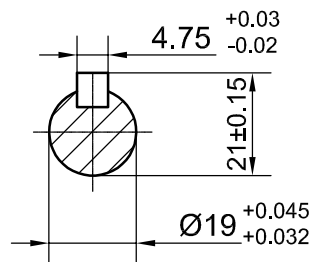

RevNo	Revision note	Date	Signature	Checked
-	-	-/-	-	-

PART No.	kW	L
T7025A	1.65	<320
T7025B	2.2	<345

MATERIAL		SCALE NTS		A4
SIZE	-	CHECKED	-	
DRAWN A.KOYA		TOLERANCES:		
ISSUED BY		LINEAR: +/-		
FINISH		mm		
PART NO SEE TABLE		ANGULAR: +/-		