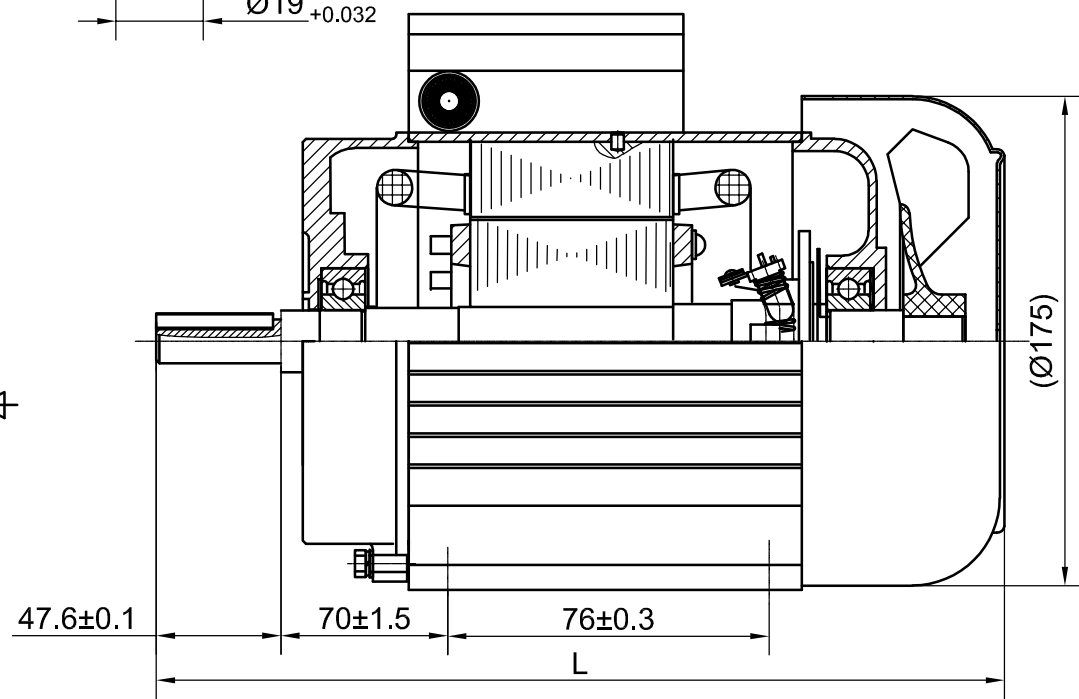

RevNo	Revision note	Date	Signature	Checked
-	-	-/-	-	-

PART No.	kW	L
T7025A	1.65	<320
T7025B	2.2	<345

MATERIAL		SCALE NTS		A4
SIZE	-	CHECKED	-	
DRAWN A.KOYA		TOLERANCES:		
ISSUED BY		LINEAR: +/-		
FINISH		mm		
PART NO SEE TABLE		ANGULAR: +/-		

TECHTOP AUSTRALIA
www.techtop.com.au
Ph: (03) 9753 2222

TITLE **COMPRESSOR DUTY MOTOR**
240V, 50Hz, 2 POLE

DRG NO T7025-1

REV A